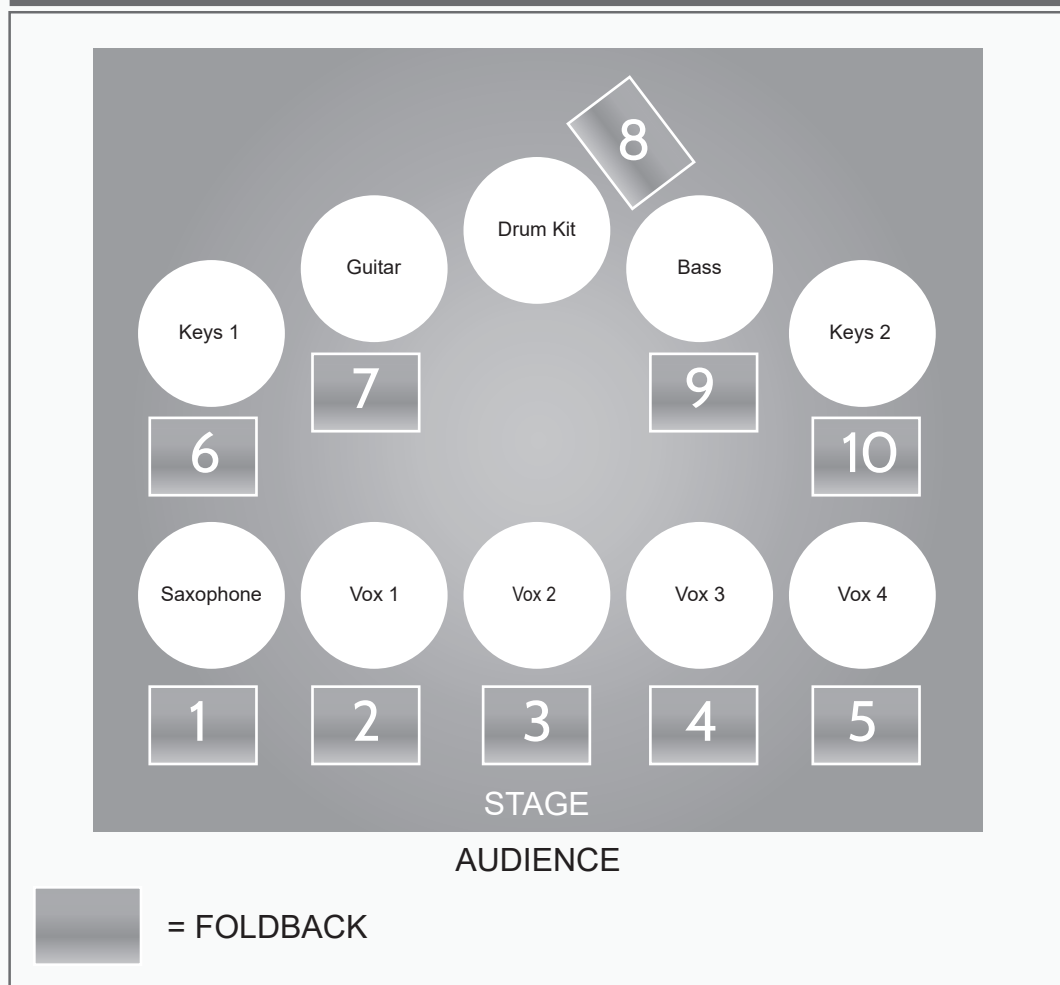

LUODA

TECH RIDER

This technical rider is for large production festival and stage performances. For small venue performances the group only requires TBC. Please contact us at the below if you have any queries.

Glenn Cannon
glenncannon75@gmail.com
+61 (0)433 302 528

STAGE LAYOUT

LINE-UP

Vocals x 4
Saxophone
Keys x 2
Electric Guitar
Electric Bass
Drum Kit

PRODUCTION SPECS

MICROPHONES/LINES
Drums - OHL/R, Kick, Snare, HHats, Toms 1/2/3
Sax - Stand Mic (not bug)
Guitar - Amp Mic
Bass - Mic + DI
Keys - DI
Vocal - Mic x 4

FOLDBACK
Foldback sends x 10

MUSIC STANDS x 5

STAGE POWER x 4
bass amp + keyboards x2 + guitar